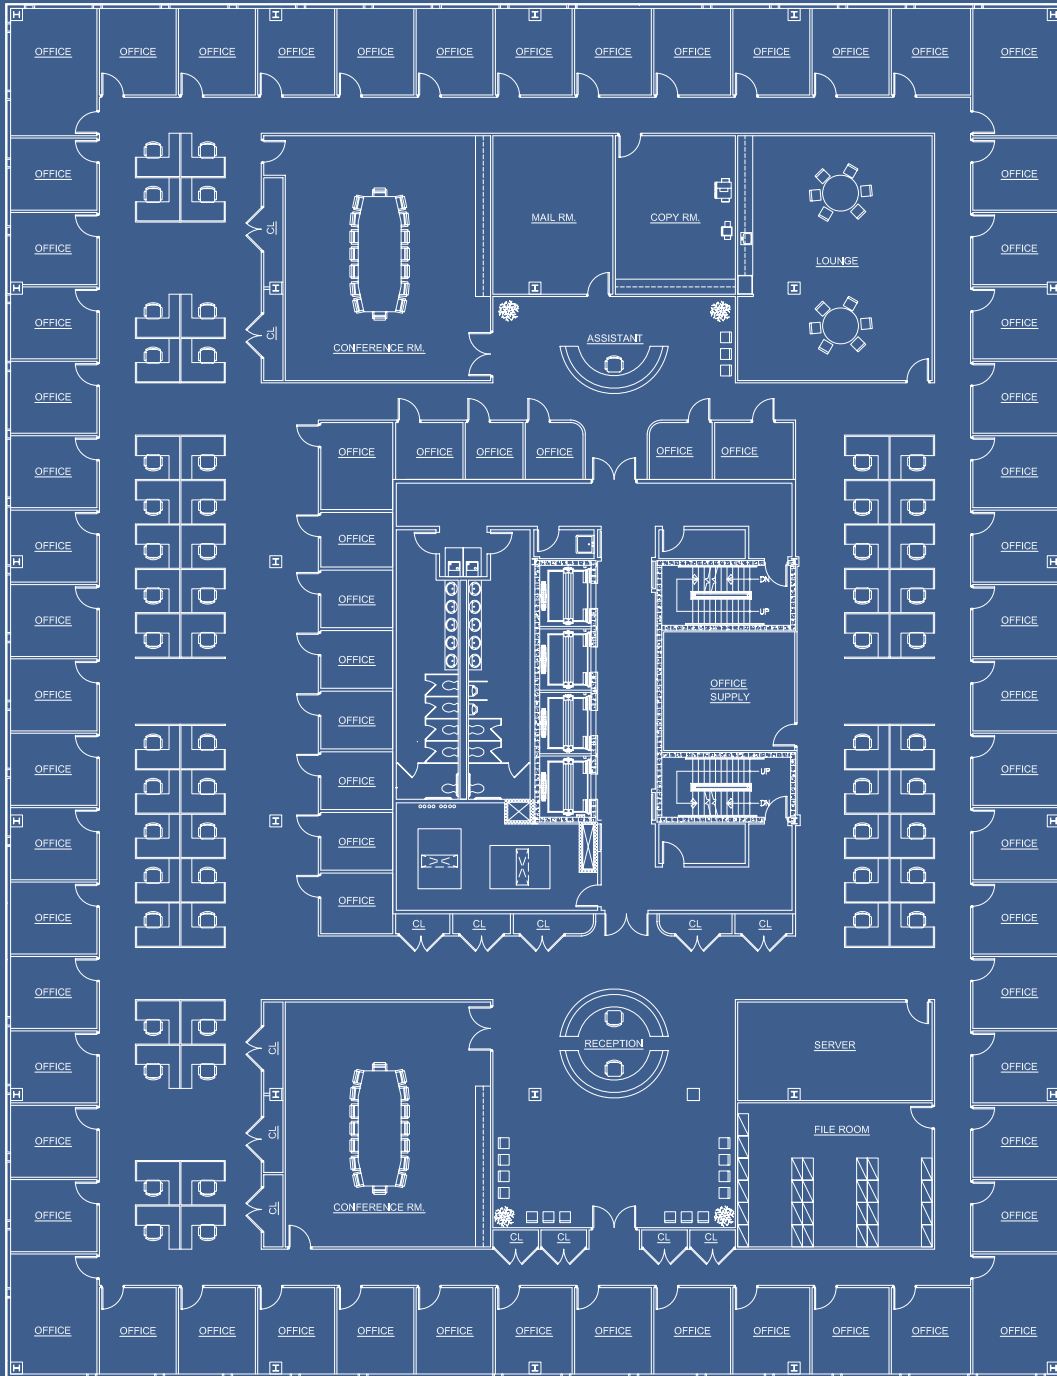

FULL FLOOR OFFICE PLAN

HUTCHINSON METRO CENTER
SO CENTRAL. SO CONVENIENT. SO SMART.